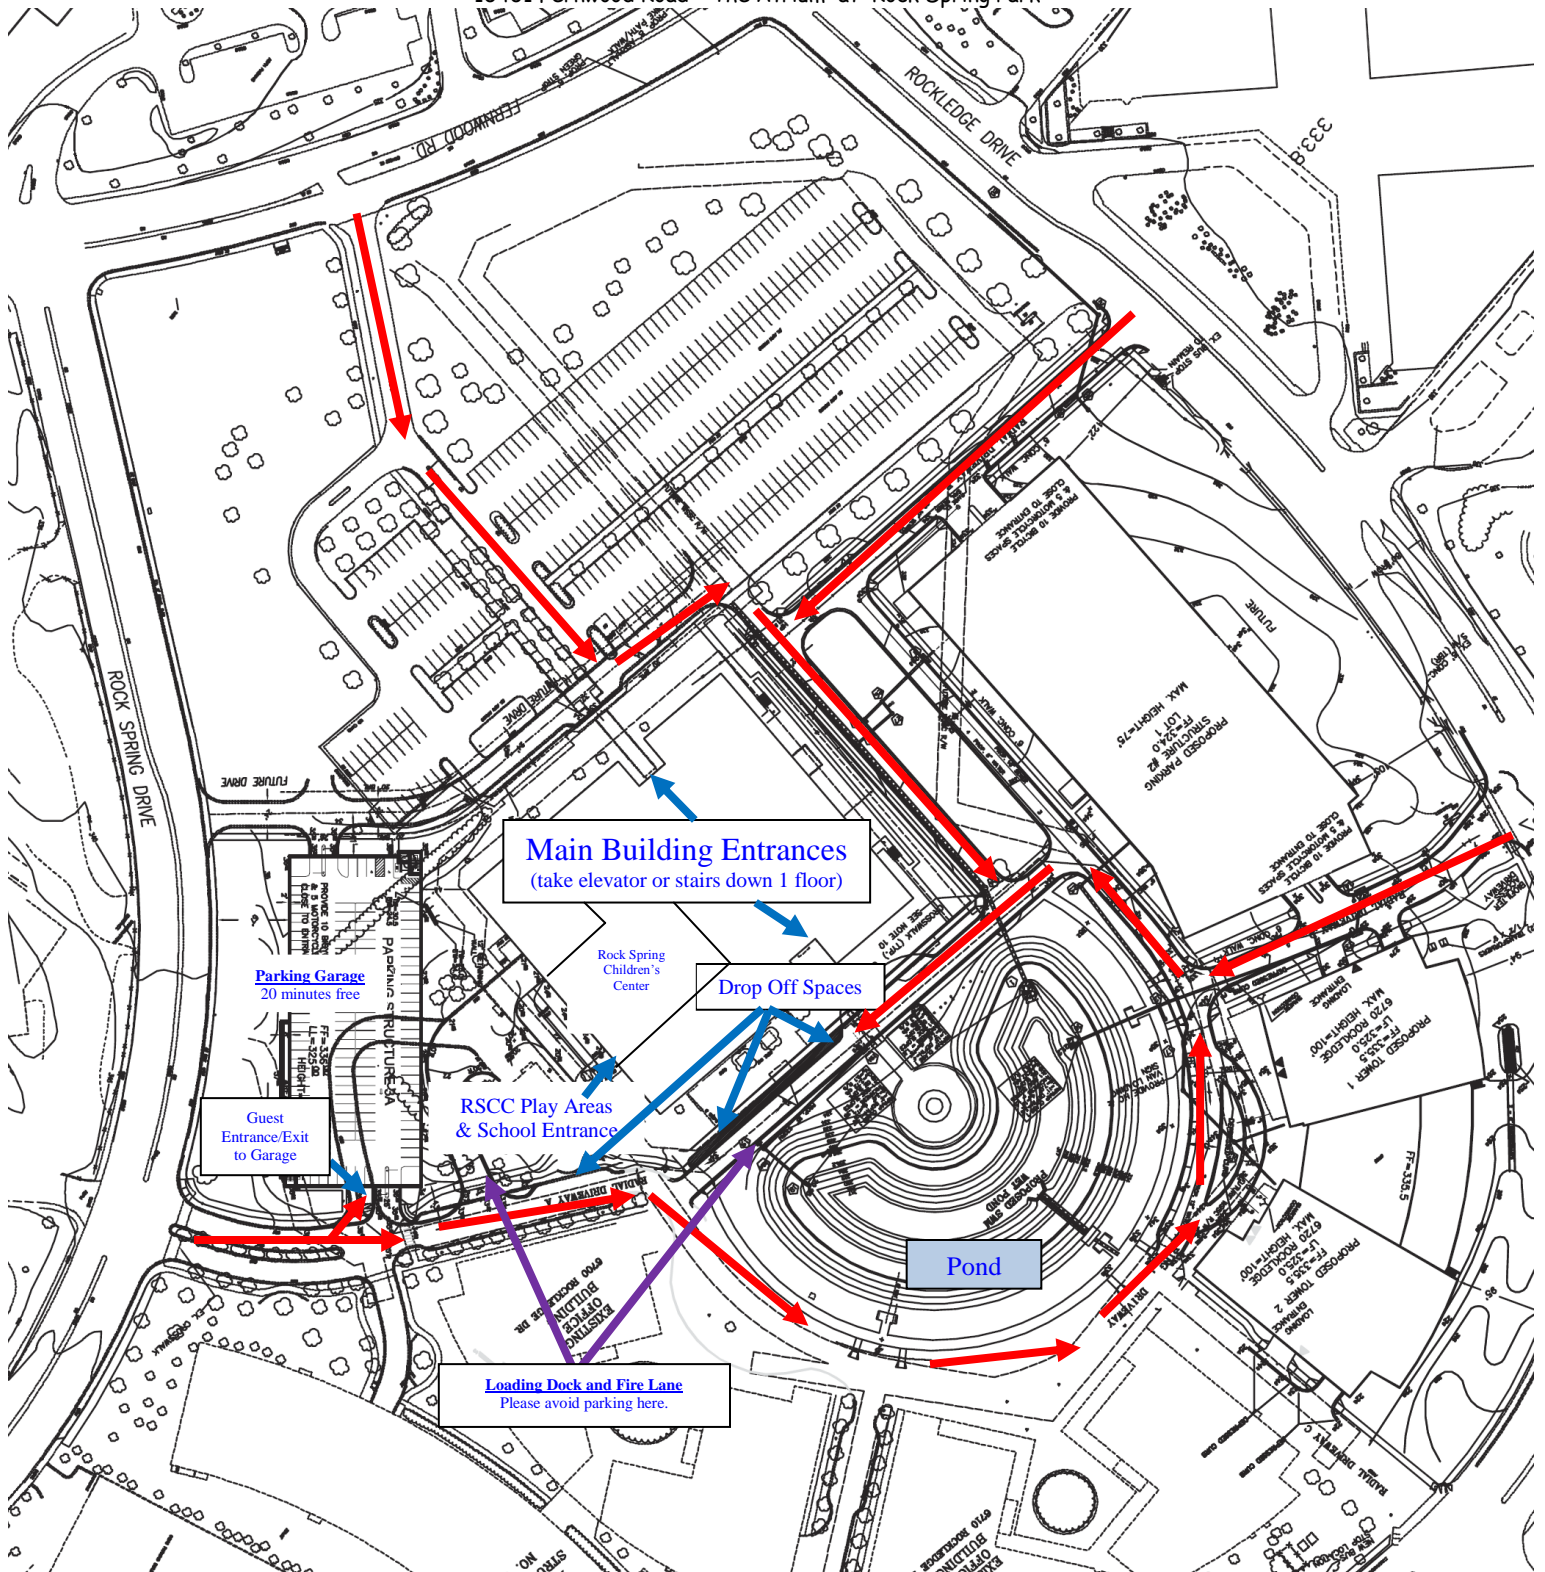

RSCC Parking Pattern

10401 Fernwood Road - The Atrium at Rock Spring Park

- Enter the complex from Rockledge Dr. or Rock Spring Dr. If you enter from Rock Spring Dr., please use the parking garage (20 minutes free) or drive around the pond to use the drop off spaces. DO NOT pull into the drop off spaces backwards or turn around in the drop off lane. You must have a Rock Spring magnet or sticker on your car to use spaces marked for the School.
- You can access RSCC using the main building entrance and go down one level or by using the direct entrance to the School by the play areas.
- When the drop off spaces are full, please find a parking space around the pond or in the parking garage.
- Please drive gently in the office park. There are children going to and from their cars.
- Please DO NOT park in the driveway to the loading dock or in the fire lane across from the drop off spaces.